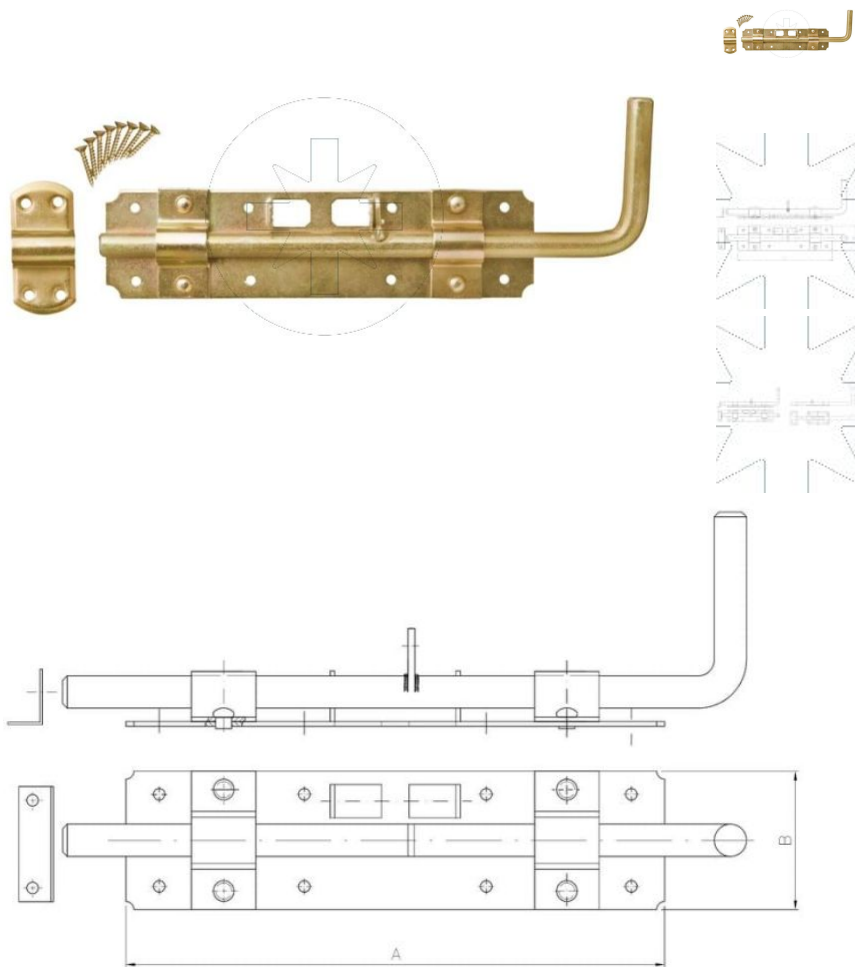

68.39
WRG

Tower bolt

SEND THE INQUIRY

+48 58 55 40 410

Coating (standard):

A
YELLOW
ZINC
COATING

Dimensions

Material index	A [mm]	B [mm]
68390240060AS	240	60
68390120060AS	120	60