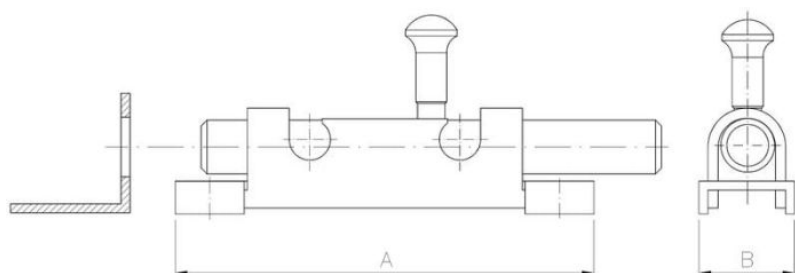

# Decorative tower bolt, thin

SEND THE INQUIRY

+48 58 55 40 410

Coating (standard):

YELLOW  
ZINC  
COATING

## Dimensions

Material index	A [mm]	B [mm]
6835070010AS	70	10