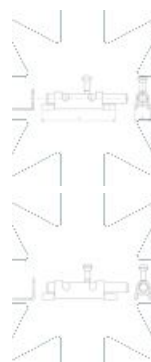

# Decorative tower bolt, thin

SEND THE INQUIRY

+48 58 55 40 410

Coating (standard):

YELLOW  
ZINC  
COATING

## Dimensions

Material index	A [mm]	B [mm]
6835070010AS	70	10