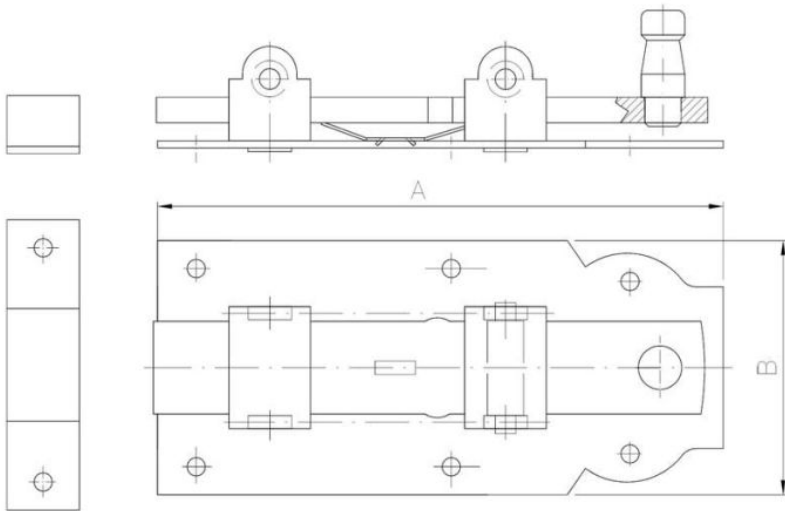

68.36 Roller bolt
WR

SEND THE INQUIRY

+48 58 55 40 410

Dimensions

Material index	A [mm]	B [mm]
6836160070AS	160	70