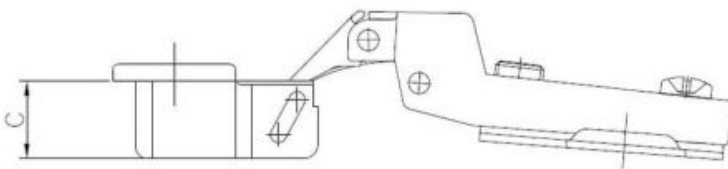

## Dimensions

Material index	Type	A [mm]	B [mm]	C [mm]	D [mm]	Euro screws in a set	Slide
371135105PREUSCCOP	Ø 35 mm - 105°	45	35	11.5	9.5	✓	H0