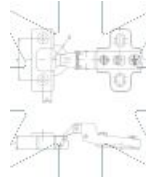

## Dimensions

Material index	Type	A [mm]	B [mm]	C [mm]	D [mm]	Euro screws in a set	Slide
371135105PREUSCCOP	Ø 35 mm - 105°	45	35	11.5	9.5	✓	H0