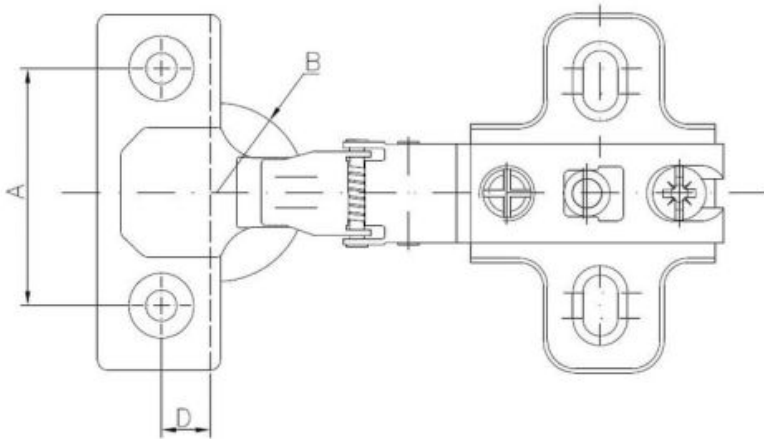

## Dimensions

Material index	Type	A [mm]	B [mm]	C [mm]	D [mm]	Euro screws in a set	Slide
371135105PREUSCCOP	Ø 35 mm - 105°	45	35	11.5	9.5	✓	H0