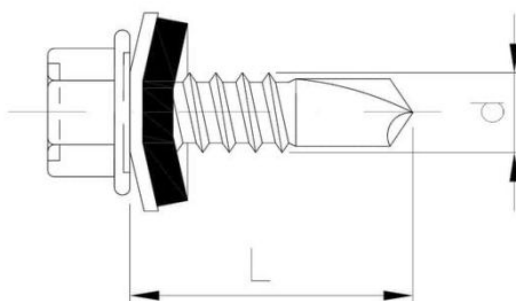

### Dimensions

Material index	d [mm]	L [mm]	D [mm]	A [mm]	Materials	Type of coating
5263055025I14XH05T	5.5	25	11	14	Bi-Metal	Silver Ruspert
5263055025I16XH05T	5.5	25	11	16	Bi-Metal	Silver Ruspert
5263055025XH05T	5.5	25	11	-	Bi-Metal	Silver Ruspert
5263055032I14XH05T	5.5	32	11	14	Bi-Metal	Silver Ruspert
5263055032I16XH05T	5.5	32	11	16	Bi-Metal	Silver Ruspert
5263055032XH05T	5.5	32	11	-	Bi-Metal	Silver Ruspert
5263055038I14XH05T	5.5	38	11	14	Bi-Metal	Silver Ruspert
5263055038I16XH05T	5.5	38	11	16	Bi-Metal	Silver Ruspert
5263055038XH05T	5.5	38	11	-	Bi-Metal	Silver Ruspert
5263055050I14XH05T	5.5	50	11	14	Bi-Metal	Silver Ruspert
5263055050I16XH05T	5.5	50	11	16	Bi-Metal	Silver Ruspert
5263055050XH05T	5.5	50	11	-	Bi-Metal	Silver Ruspert