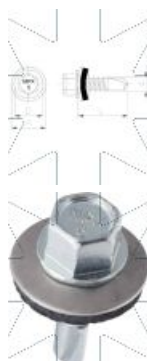

52.63
MPX
5

MPX 5 bi-metal self-drilling screw

SEND THE INQUIRY
+48 58 55 40 410

Standards:

ETA-18/0371

Coating (standard):

Material: