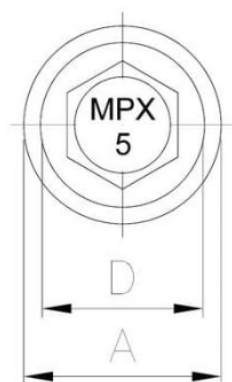

### Dimensions

Material index	d [mm]	L [mm]	D [mm]	A [mm]	Materials	Type of coating
5263055025I14XH05T	5.5	25	11	14	Bi-Metal	Silver Ruspert
5263055025I16XH05T	5.5	25	11	16	Bi-Metal	Silver Ruspert
5263055025XH05T	5.5	25	11	-	Bi-Metal	Silver Ruspert
5263055032I14XH05T	5.5	32	11	14	Bi-Metal	Silver Ruspert
5263055032I16XH05T	5.5	32	11	16	Bi-Metal	Silver Ruspert
5263055032XH05T	5.5	32	11	-	Bi-Metal	Silver Ruspert
5263055038I14XH05T	5.5	38	11	14	Bi-Metal	Silver Ruspert
5263055038I16XH05T	5.5	38	11	16	Bi-Metal	Silver Ruspert
5263055038XH05T	5.5	38	11	-	Bi-Metal	Silver Ruspert
5263055050I14XH05T	5.5	50	11	14	Bi-Metal	Silver Ruspert
5263055050I16XH05T	5.5	50	11	16	Bi-Metal	Silver Ruspert
5263055050XH05T	5.5	50	11	-	Bi-Metal	Silver Ruspert