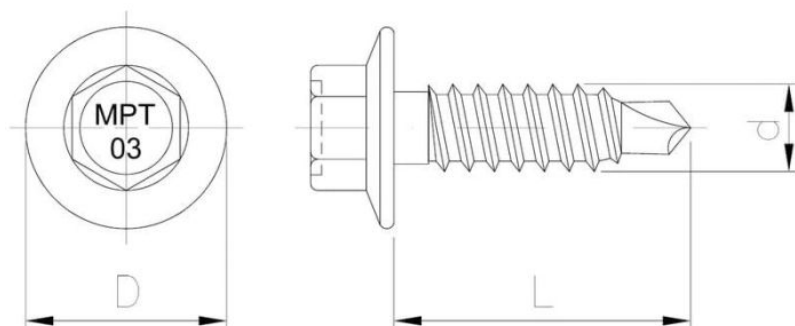

# MPT 03 IW self-drilling screw with integrated washer

Coating (standard):

SEND THE INQUIRY

+48 58 55 40 410

**Standards:**

ETA-18/0371

## Dimensions

Material index	d [mm]	L [mm]	D [mm]	Type of coating
5233063022IWH05T	6.3	22	15	Silver Ruspert