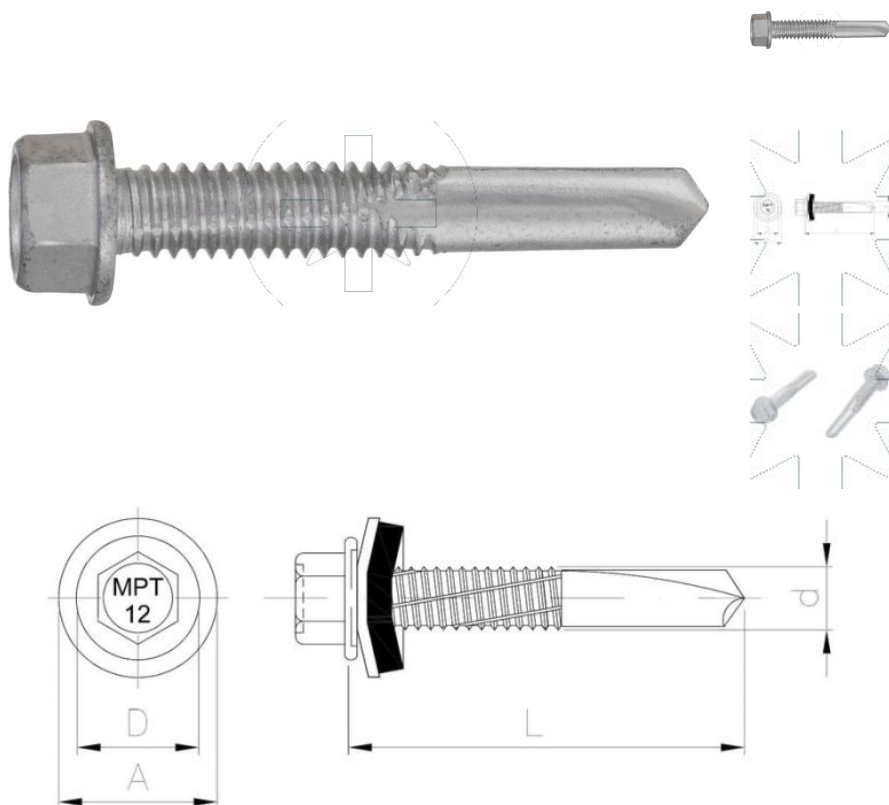

52.52
MPT
12

MPT 12 self-drilling screw (ceramic coating)

SEND THE INQUIRY

+48 58 55 40 410

Standards:

ETA-18/0371

Coating (standard):

Dimensions

Material index	d [mm]	L [mm]	D [mm]	A [mm]	Type of coating
5252055035A14H05T	5.5	35	11	14	Silver Ruspert
5252055035A16H05T	5.5	35	11	16	Silver Ruspert
5252055035H05T	5.5	35	11	-	Silver Ruspert
5252055055A14H05T	5.5	55	11	14	Silver Ruspert
5252055055A16H05T	5.5	55	11	16	Silver Ruspert
5252055055H05T	5.5	55	11	-	Silver Ruspert
5252055065A14H05T	5.5	65	11	14	Silver Ruspert
5252055065A16H05T	5.5	65	11	16	Silver Ruspert
5252055065H05T	5.5	65	11	-	Silver Ruspert