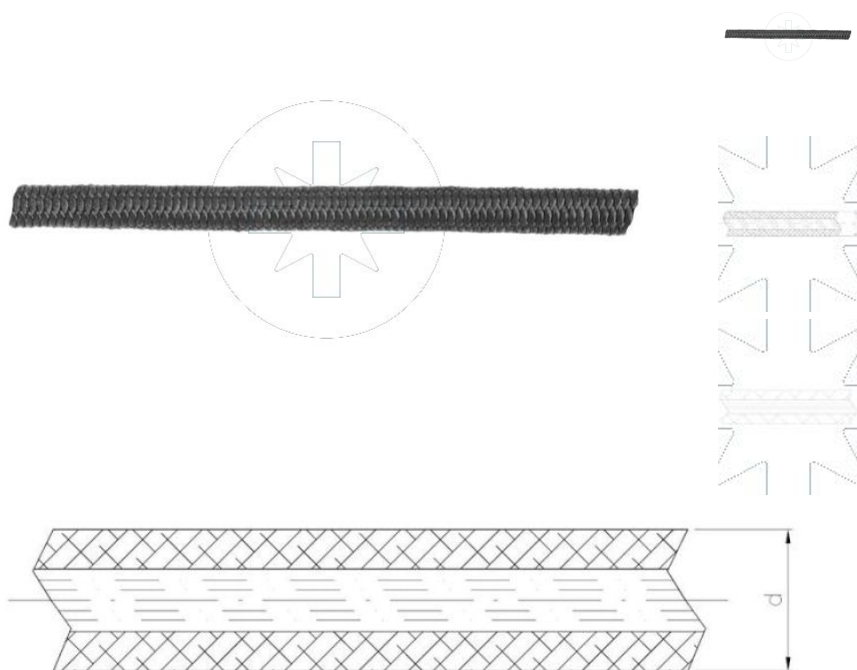

63.50 Flexible rope
LINA
ELAST.

SEND THE INQUIRY
 +48 58 55 40 410

Dimensions

| Material index | D [mm] | Materials |
|----------------|--------|--------------------|
| 6350080ELASTM | 8.0 | PP (polypropylene) |
| 6350100ELASTM | 10.0 | PP (polypropylene) |
| 6350120ELASTM | 12.0 | PP (polypropylene) |
| 6350060ELASTM | 6.0 | PP (polypropylene) |
| 6350040ELASTM | 4.0 | PP (polypropylene) |