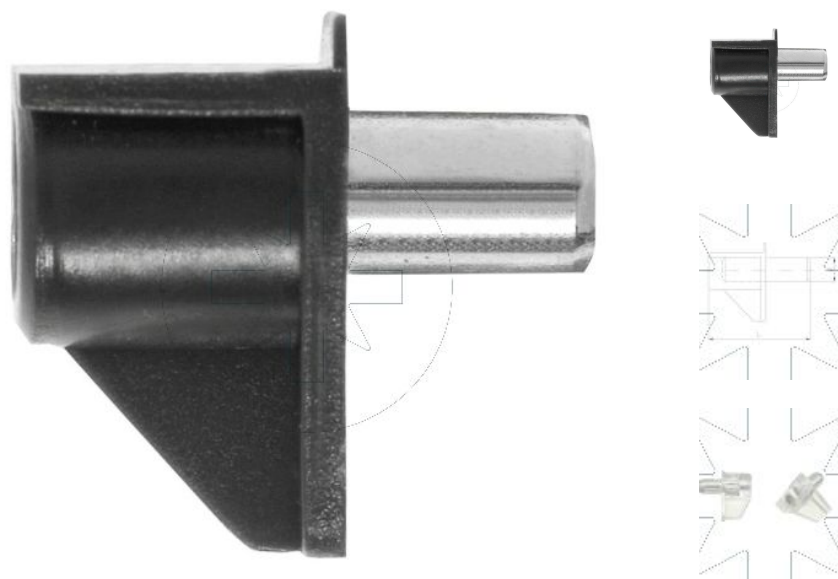

34.20
PK

Shelf support with sleeve, T type

SEND THE INQUIRY

+48 58 55 40 410