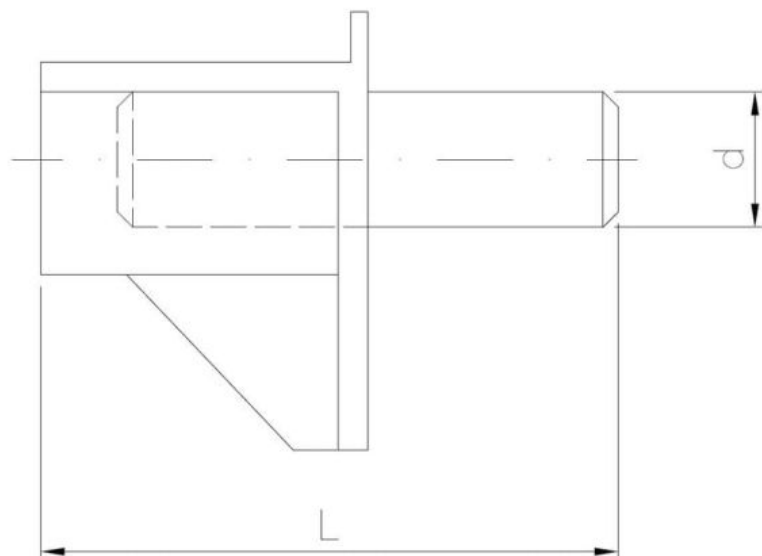

## Shelf support with sleeve, T type

SEND THE INQUIRY

+48 58 55 40 410

### Dimensions

Material index	d [mm]	L [mm]	Materials
3420050022BBIAT	5.0	22.0	PE (polyethylene), St (carbon steel)
3420050022BCBRT	5.0	22.0	PE (polyethylene), St (carbon steel)
3420050017BNEUT	5.0	17.0	PE (polyethylene), St (carbon steel)