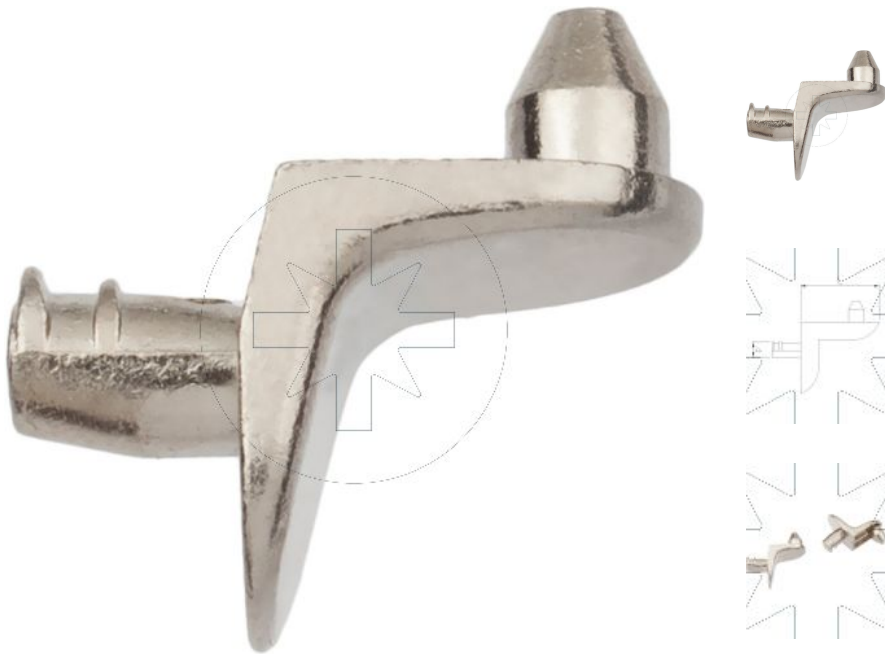

## 34.26 Furniture support with bolt, long, L type

SEND THE INQUIRY

+48 58 55 40 410

### Dimensions

Material index	d [mm]	L [mm]	Materials
34260502014NZNT	5	14	Zn/Al (Alucinkas)