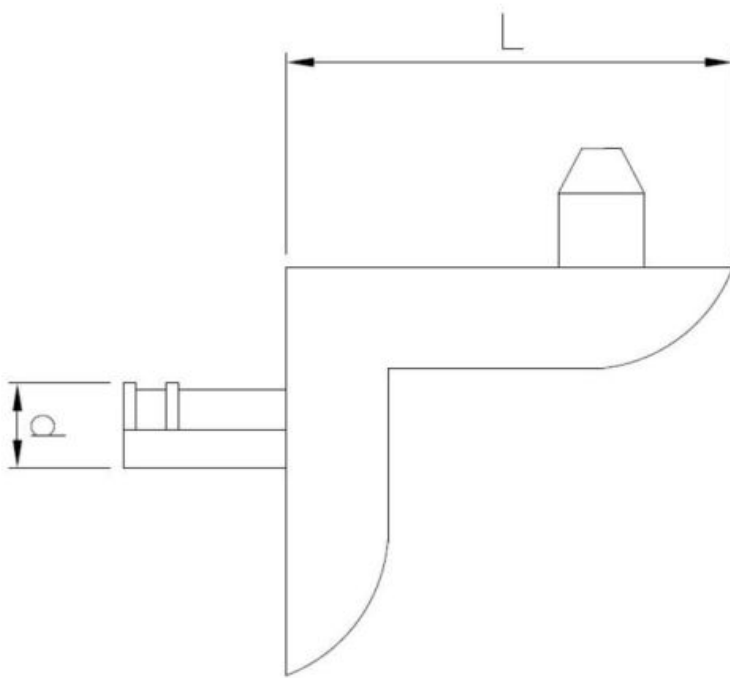

## 34.26 Furniture support with bolt, long, L type

SEND THE INQUIRY

+48 58 55 40 410

### Dimensions

Material index	d [mm]	L [mm]	Materials
34260502014NZNT	5	14	Zn/Al (Alucinkas)