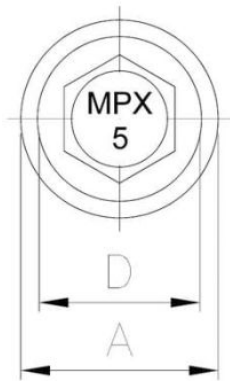

# MPX 5 bi-metal self-drilling screw

SEND THE INQUIRY

+48 58 55 40 410

**Standards:**

ETA-18/0371

Coating (standard):

Material:

## Dimensions

Material index	d [mm]	L [mm]	D [mm]	A [mm]	Materials	Type of coating
5263055032XH05T	5.5	32	11	-	Bi-Metal	Silver Ruspert
5263055038I16XH05T	5.5	38	11	16	Bi-Metal	Silver Ruspert
5263055050I14XH05T	5.5	50	11	14	Bi-Metal	Silver Ruspert
5263055050XH05T	5.5	50	11	-	Bi-Metal	Silver Ruspert
5263055025I14XH05T	5.5	25	11	14	Bi-Metal	Silver Ruspert
5263055025XH05T	5.5	25	11	-	Bi-Metal	Silver Ruspert
5263055050I16XH05T	5.5	50	11	16	Bi-Metal	Silver Ruspert
5263055032I14XH05T	5.5	32	11	14	Bi-Metal	Silver Ruspert
5263055038I14XH05T	5.5	38	11	14	Bi-Metal	Silver Ruspert
5263055038XH05T	5.5	38	11	-	Bi-Metal	Silver Ruspert
5263055025I16XH05T	5.5	25	11	16	Bi-Metal	Silver Ruspert
5263055032I16XH05T	5.5	32	11	16	Bi-Metal	Silver Ruspert