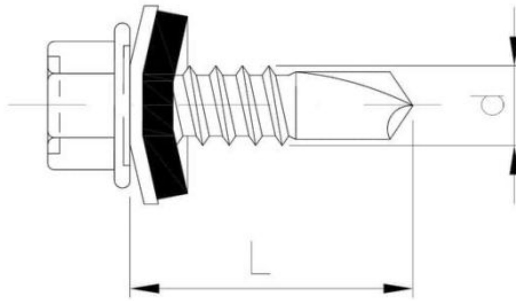

# MPX 5 bi-metal self-drilling screw

SEND THE INQUIRY

+48 58 55 40 410

**Standards:**

ETA-18/0371

Coating (standard):

Material:

## Dimensions

Material index	d [mm]	L [mm]	D [mm]	A [mm]	Materials	Type of coating
5263055032XH05T	5.5	32	11	-	Bi-Metal	Silver Ruspert
5263055038I16XH05T	5.5	38	11	16	Bi-Metal	Silver Ruspert
5263055050I14XH05T	5.5	50	11	14	Bi-Metal	Silver Ruspert
5263055050XH05T	5.5	50	11	-	Bi-Metal	Silver Ruspert
5263055025I14XH05T	5.5	25	11	14	Bi-Metal	Silver Ruspert
5263055025XH05T	5.5	25	11	-	Bi-Metal	Silver Ruspert
5263055050I16XH05T	5.5	50	11	16	Bi-Metal	Silver Ruspert
5263055032I14XH05T	5.5	32	11	14	Bi-Metal	Silver Ruspert
5263055038I14XH05T	5.5	38	11	14	Bi-Metal	Silver Ruspert
5263055038XH05T	5.5	38	11	-	Bi-Metal	Silver Ruspert
5263055025I16XH05T	5.5	25	11	16	Bi-Metal	Silver Ruspert
5263055032I16XH05T	5.5	32	11	16	Bi-Metal	Silver Ruspert