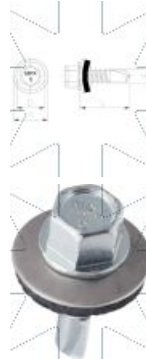

# MPX 5 bi-metal self-drilling screw

SEND THE INQUIRY

+48 58 55 40 410

**Standards:**

ETA-18/0371

Coating (standard):

Material:

## Dimensions

Material index	d [mm]	L [mm]	D [mm]	A [mm]	Materials	Type of coating
5263055032XH05T	5.5	32	11	-	Bi-Metal	Silver Ruspert
5263055038I16XH05T	5.5	38	11	16	Bi-Metal	Silver Ruspert
5263055050I14XH05T	5.5	50	11	14	Bi-Metal	Silver Ruspert
5263055050XH05T	5.5	50	11	-	Bi-Metal	Silver Ruspert
5263055025I14XH05T	5.5	25	11	14	Bi-Metal	Silver Ruspert
5263055025XH05T	5.5	25	11	-	Bi-Metal	Silver Ruspert
5263055050I16XH05T	5.5	50	11	16	Bi-Metal	Silver Ruspert
5263055032I14XH05T	5.5	32	11	14	Bi-Metal	Silver Ruspert
5263055038I14XH05T	5.5	38	11	14	Bi-Metal	Silver Ruspert
5263055038XH05T	5.5	38	11	-	Bi-Metal	Silver Ruspert
5263055025I16XH05T	5.5	25	11	16	Bi-Metal	Silver Ruspert
5263055032I16XH05T	5.5	32	11	16	Bi-Metal	Silver Ruspert