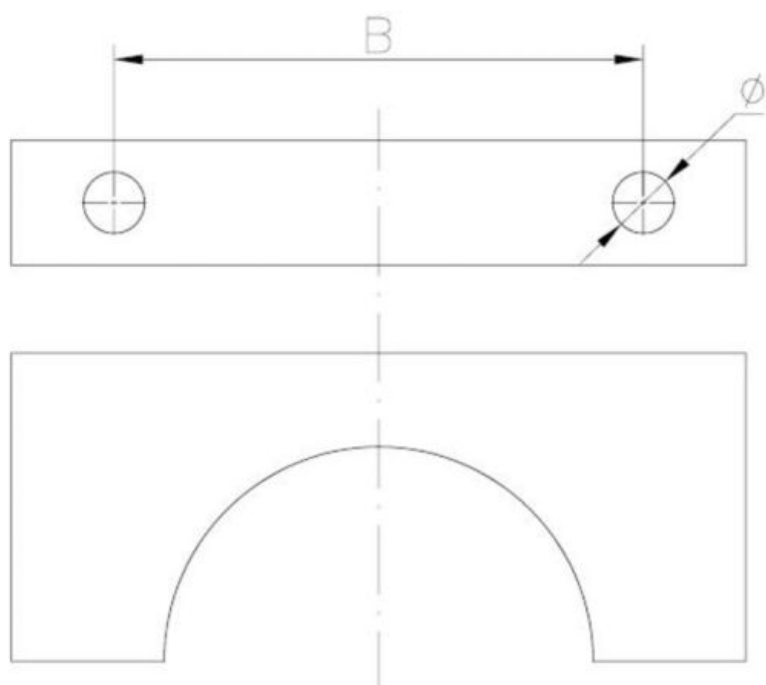

63.63 U-bolt connector

SEND THE INQUIRY
+48 58 55 40 410

Class (standard):

5.8

Dimensions

Material index	Type	B [mm]	d [mm]
6363084115BS	4"	123	8.4
6363105115BS	4"	125	10.5
6363084028BS	3/4"	36	8.4
6363064028BS	3/4"	34	6.4

Material index	Type	B [mm]	d [mm]
6363105089BS	3"	99	10.5
6363084061BS	2"	69	8.4
6363105061BS	2"	71	10.5
6363105077BS	2 1/2"	87	10.5
6363064023BS	1/2"	29	6.4
6363084023BS	1/2"	31	8.4
6363105035BS	1"	45	10.5
6363084035BS	1"	43	8.4
6363064035BS	1"	41	6.4
6363064043BS	1 1/4"	49	6.4
6363084043BS	1 1/4"	51	8.4
6363105043BS	1 1/4"	53	10.5
6363084049BS	1 1/2"	57	8.4
6363064049BS	1 1/2"	55	6.4
6363105049BS	1 1/2"	59	10.5