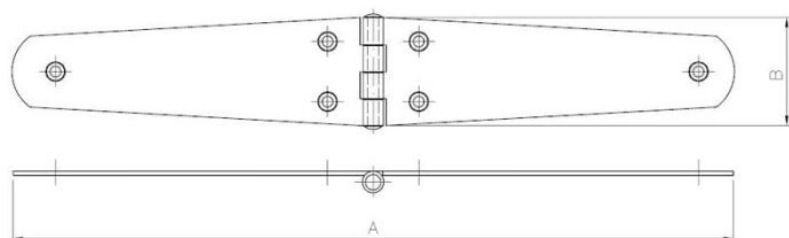

68.05
ZTS

Rising hinge

SEND THE INQUIRY

+48 58 55 40 410

Coating (standard):

Dimensions

Material index	A [mm]	B [mm]
6805250045BS	250	45
6805200040AS	200	40
6805150035AS	150	35