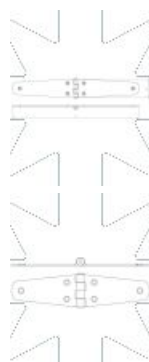

68.05
ZTS

Rising hinge

SEND THE INQUIRY

+48 58 55 40 410

Coating (standard):

Dimensions

Material index	A [mm]	B [mm]
6805250045BS	250	45
6805200040AS	200	40
6805150035AS	150	35