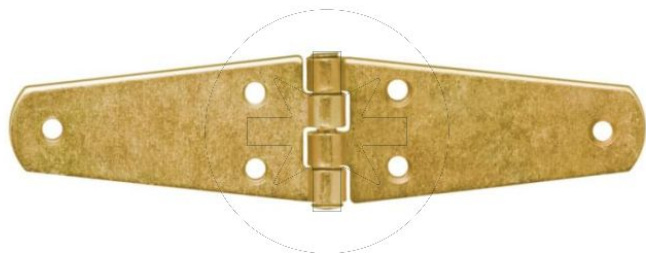

68.05
ZTS

Rising hinge

SEND THE INQUIRY

+48 58 55 40 410

Coating (standard):

Dimensions

Material index	A [mm]	B [mm]
6805250045BS	250	45
6805200040AS	200	40
6805150035AS	150	35