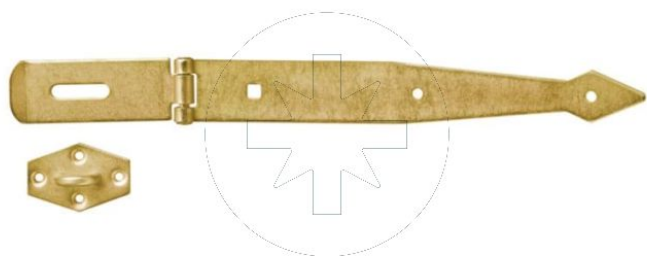

# Strap gate hinge with lock

SEND THE INQUIRY

+48 58 55 40 410

Coating (standard):

## Dimensions

Material index	A [mm]	B [mm]	C [mm]
6816300095035AS	300	95	35
6816250095035AS	250	95	35
6816200095035AS	200	95	35