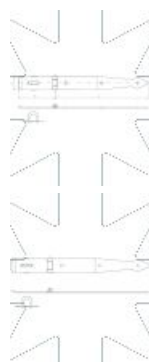

**68.16**  
**ZZB**

# Strap gate hinge with lock

SEND THE INQUIRY

+48 58 55 40 410

Coating (standard):

## Dimensions

Material index	A [mm]	B [mm]	C [mm]
6816300095035AS	300	95	35
6816250095035AS	250	95	35
6816200095035AS	200	95	35