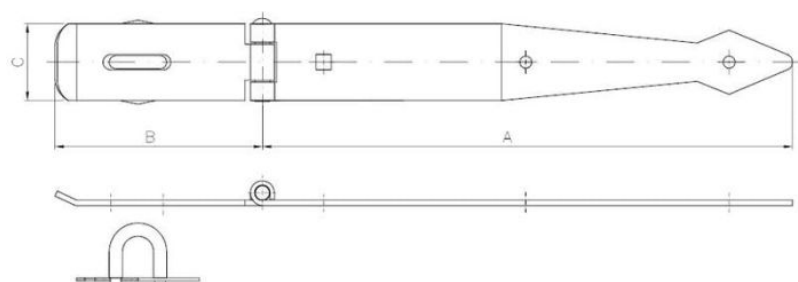

# Strap gate hinge with lock

SEND THE INQUIRY

+48 58 55 40 410

Coating (standard):

## Dimensions

Material index	A [mm]	B [mm]	C [mm]
6816300095035AS	300	95	35
6816250095035AS	250	95	35
6816200095035AS	200	95	35