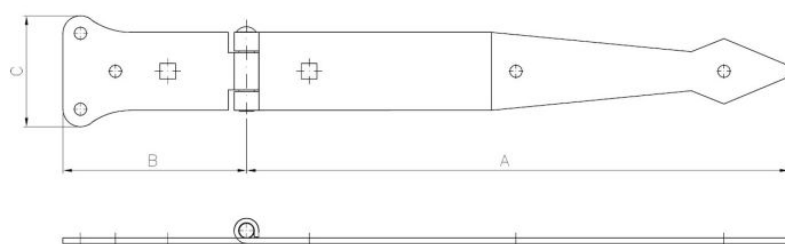

Coating (standard):

YELLOW
ZINC
COATING

Dimensions

Material index	A [mm]	B [mm]	C [mm]
6808300080050AS	300	80	50
6808250080050AS	250	80	50
6808200080050AS	200	80	50