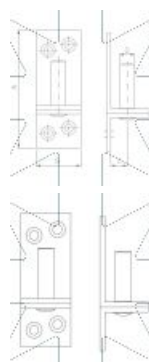

68.22
UC

Hinge pin

SEND THE INQUIRY

+48 58 55 40 410

Coating (standard):

YELLOW
ZINC
COATING

Dimensions

| Material index | A [mm] | B [mm] | C [mm] | D [mm] |
|-----------------|--------|--------|--------|--------|
| 6822086025010AS | 86 | 30 | 25 | 10 |
| 6822081011010AS | 81 | 30 | 11 | 10 |
| 6822130025016AS | 130 | 40 | 25 | 16 |
| 6822120011016AS | 120 | 40 | 11 | 16 |
| 6822104011013AS | 104 | 35 | 11 | 13 |
| 6822104025013AS | 104 | 35 | 25 | 13 |