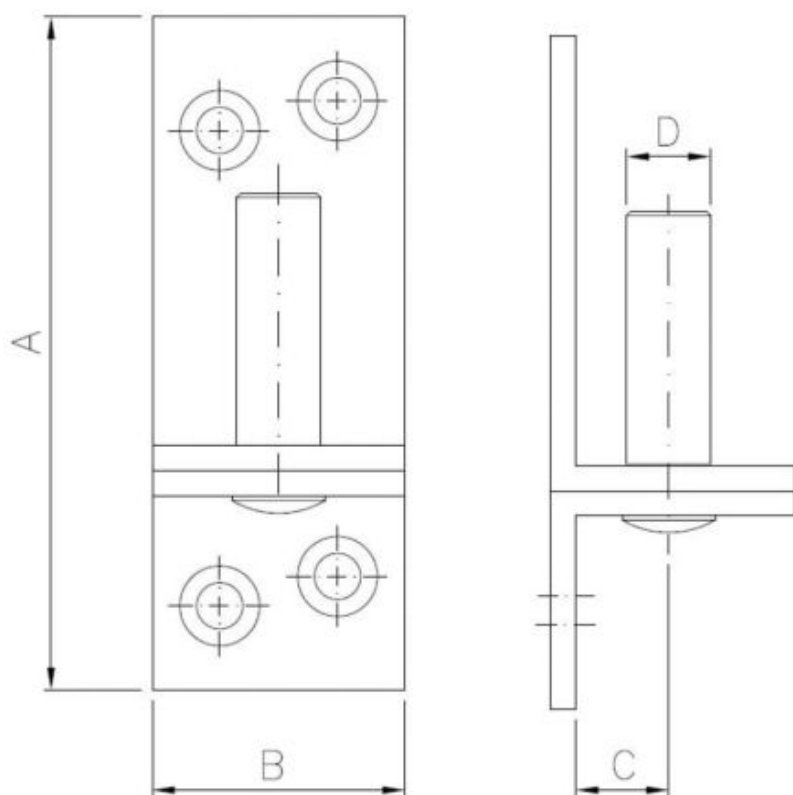

68.22
UC

Hinge pin

SEND THE INQUIRY

+48 58 55 40 410

Coating (standard):

YELLOW
ZINC
COATING

Dimensions

| Material index | A [mm] | B [mm] | C [mm] | D [mm] |
|-----------------|--------|--------|--------|--------|
| 6822086025010AS | 86 | 30 | 25 | 10 |
| 6822081011010AS | 81 | 30 | 11 | 10 |
| 6822130025016AS | 130 | 40 | 25 | 16 |
| 6822120011016AS | 120 | 40 | 11 | 16 |
| 6822104011013AS | 104 | 35 | 11 | 13 |
| 6822104025013AS | 104 | 35 | 25 | 13 |