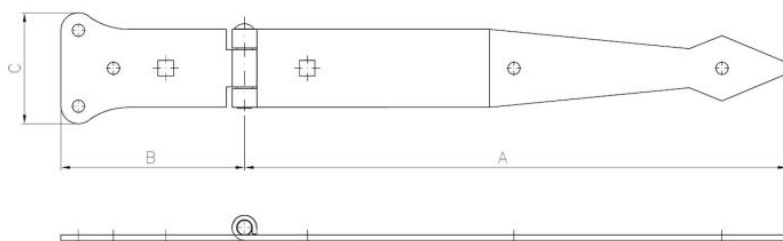

Coating (standard):

YELLOW  
ZINC  
COATING

Dimensions

Material index	A [mm]	B [mm]	C [mm]
6808250080050AS	250	80	50
6808200080050AS	200	80	50
6808300080050AS	300	80	50