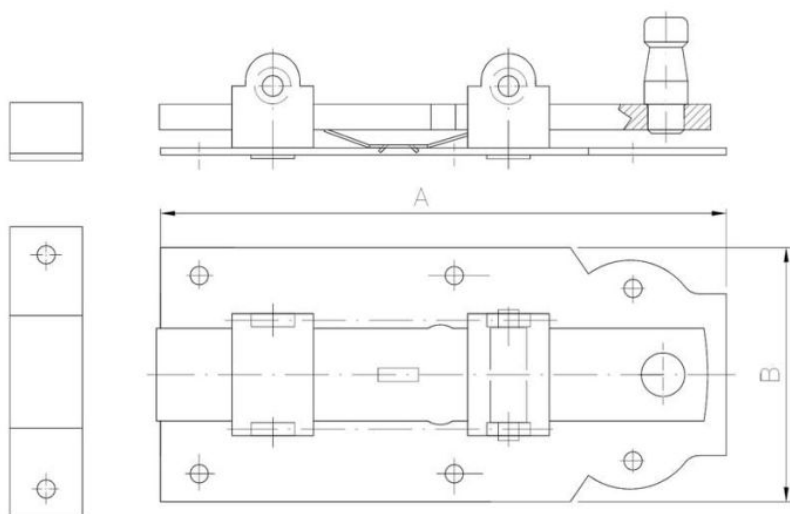

68.36 Roller bolt
WR

SEND THE INQUIRY

+48 58 55 40 410

Dimensions

Material index	A [mm]	B [mm]
6836160070AS	160	70