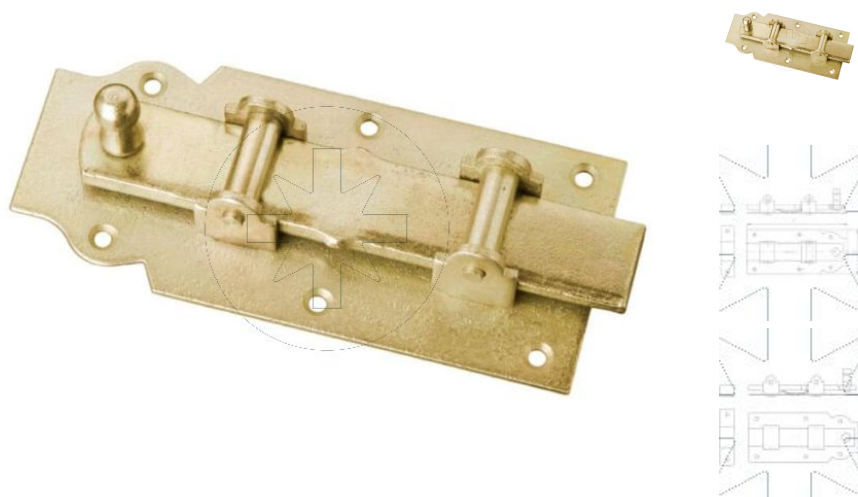

68.36 Roller bolt
WR

SEND THE INQUIRY

+48 58 55 40 410

Dimensions

Material index	A [mm]	B [mm]
6836160070AS	160	70