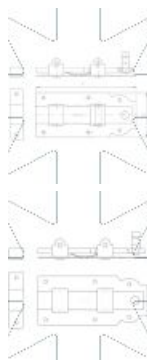

68.36 Roller bolt
WR

SEND THE INQUIRY

+48 58 55 40 410

Dimensions

Material index	A [mm]	B [mm]
6836160070AS	160	70