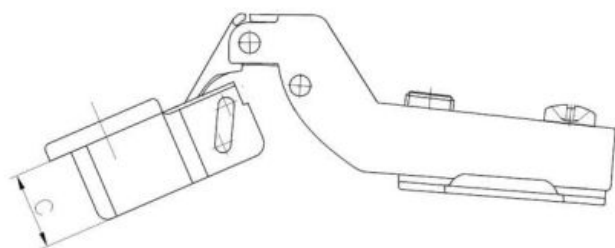

37.08 Angled hinge - 165° with mounting plate

SEND THE INQUIRY

+48 58 55 40 410

Dimensions

Material index	Type	A [mm]	B [mm]	C [mm]	D [mm]	Euro screws in a set	Slide
37083516545H2MGP	Ø 35 mm - 165°	45	35	11.5	9.5	-	H2