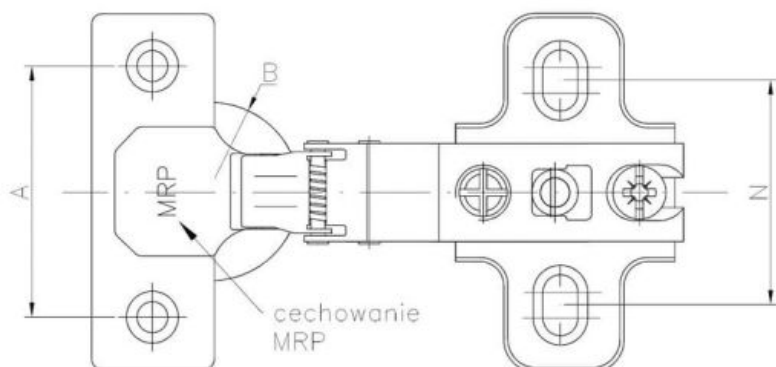

37.08 Angled hinge - 165° with mounting plate

SEND THE INQUIRY

+48 58 55 40 410

Dimensions

Material index	Type	A [mm]	B [mm]	C [mm]	D [mm]	Euro screws in a set	Slide
37083516545H2MGP	Ø 35 mm - 165°	45	35	11.5	9.5	-	H2