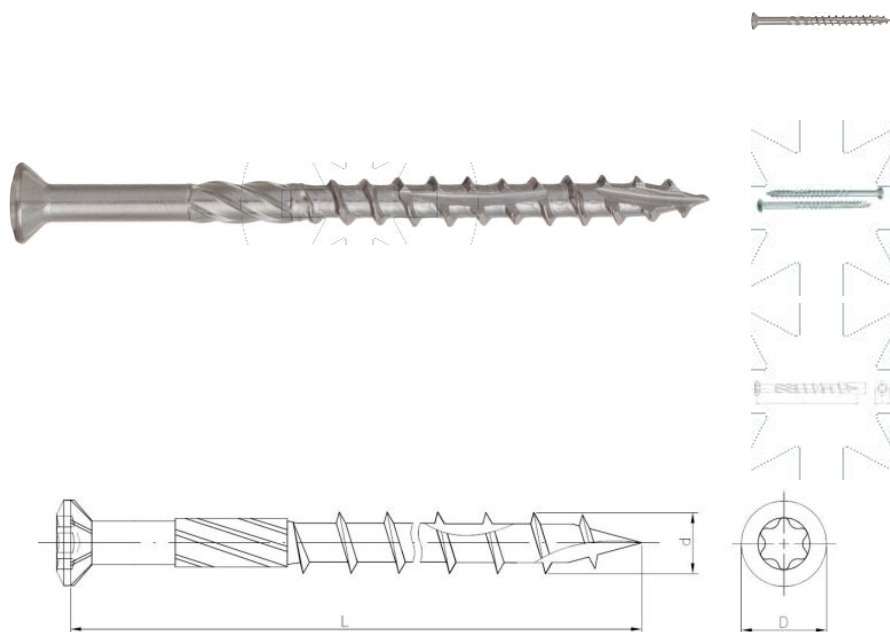

I32.21  
WTX

# Terraces screw made of high corrosion resistant steel C1

SEND THE INQUIRY

+48 58 55 40 410

## Dimensions

Material index	d [mm]	L [mm]	D [mm]	Recess
I3221040050TXC1T	4.0	50	6.9	TX 20
I3221040060TXC1T	4.0	60	6.9	TX 20
I3221040040TXC1T	4.0	40	6.9	TX 20
I3221045050TXC1T	4.5	50	7.4	TX 20
I3221045040TXC1T	4.5	40	7.4	TX 20
I3221045070TXC1T	4.5	70	7.4	TX 20
I3221045060TXC1T	4.5	60	7.4	TX 20
I3221050080TXC1T	5.0	80	7.9	TX 25
I3221045080TXC1T	4.5	80	7.9	TX 20
I3221050070TXC1T	5.0	70	7.9	TX 25
I3221050040TXC1T	5.0	40	7.9	TX 25
I3221050060TXC1T	5.0	60	7.9	TX 25
I3221050050TXC1T	5.0	50	7.9	TX 25