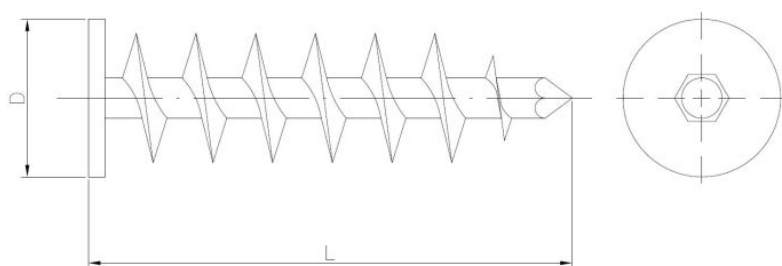

57.51
KWS

Plastic styrofoam dowel

SEND THE INQUIRY

+48 58 55 40 410

Dimensions

Material index	D [mm]	L [mm]	Materials
5751240050KWSPAS	24	50	PA (polyamide)
5751240080KWSPAS	24	80	PA (polyamide)
5751240120KWSPAS	24	120	PA (polyamide)
5751240085KWSPAS	24	85	PA (polyamide)