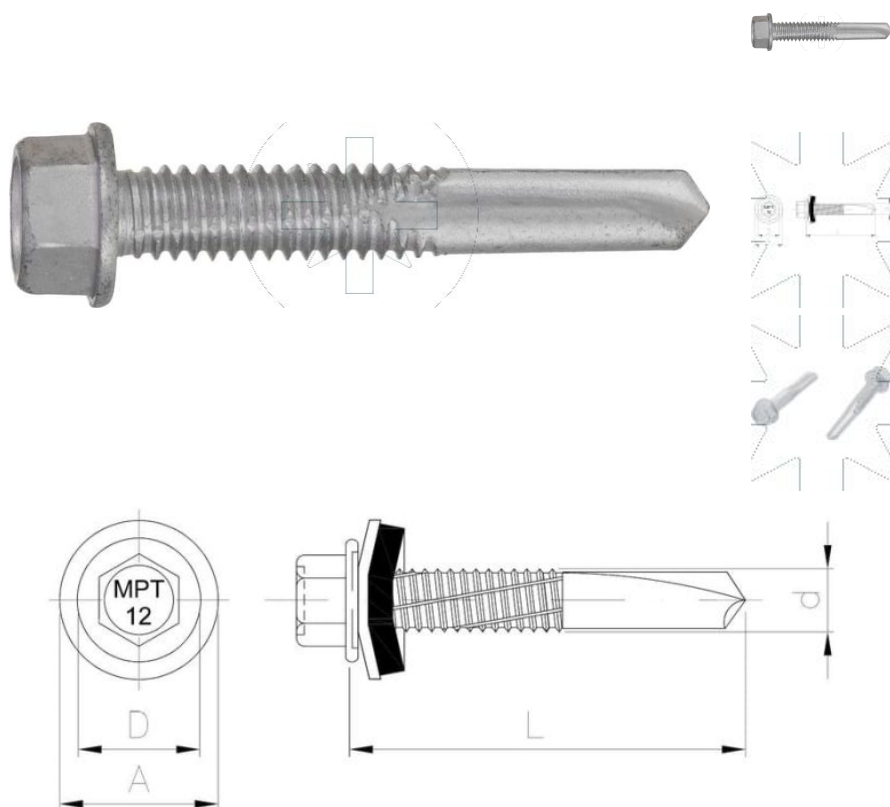

52.52
MPT
12

MPT 12 self-drilling screw (ceramic coating)

SEND THE INQUIRY

+48 58 55 40 410

Standards:

ETA-18/0371

Coating (standard):

Dimensions

Material index	d [mm]	L [mm]	D [mm]	A [mm]	Type of coating
5252055035A14H05T	5.5	35	11	14	Silver Ruspert
5252055035H05T	5.5	35	11	-	Silver Ruspert
5252055065H05T	5.5	65	11	-	Silver Ruspert
5252055035A16H05T	5.5	35	11	16	Silver Ruspert
5252055055H05T	5.5	55	11	-	Silver Ruspert
5252055065A16H05T	5.5	65	11	16	Silver Ruspert
5252055055A14H05T	5.5	55	11	14	Silver Ruspert
5252055055A16H05T	5.5	55	11	16	Silver Ruspert
5252055065A14H05T	5.5	65	11	14	Silver Ruspert