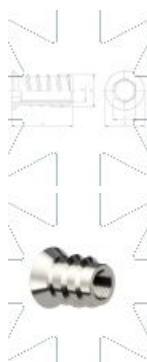

SEND THE INQUIRY

+48 58 55 40 410

Coating (standard):

B

WHITE
ZINC
COATING

Coating (special order):

A

YELLOW
ZINC
COATING