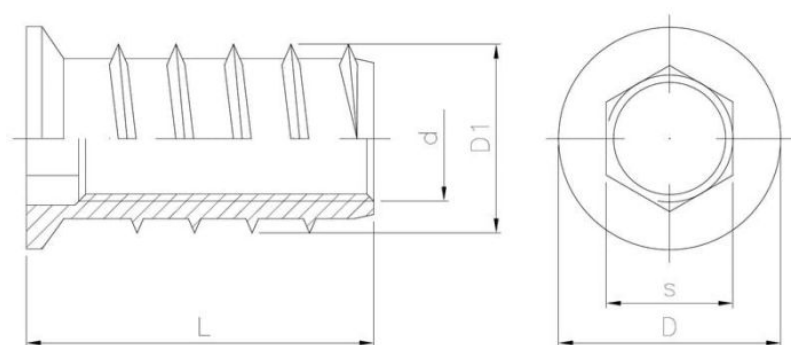

Dimensions

Material index	d	L [mm]	D [mm]	D1 [mm]	s [mm]	Type of coating
1546100150020BT	M10	20	17	15	10	B (White zinc coating)
1546100150025BT	M10	25	17	15	10	B (White zinc coating)
1546080120017BT	M8	17	14	12	8	B (White zinc coating)
1546080120015BT	M8	15	14	12	8	B (White zinc coating)
1546080120020BT	M8	20	14	12	8	B (White zinc coating)
1546080120024BT	M8	24	14	12	8	B (White zinc coating)
1546080120024BMT	M8	24	14	12	8	B (White zinc coating)
1546080120020BMT	M8	20	14	12	8	B (White zinc coating)
1546060100017BT	M6	17	12	10	6	B (White zinc coating)
1546060100020BT	M6	20	12	10	6	B (White zinc coating)
1546060100024BT	M6	24	12	10	6	B (White zinc coating)
1546060100012BT	M6	12	12	10	6	B (White zinc coating)
1546060100013BT	M6	13	12	10	6	B (White zinc coating)
1546060100014BT	M6	14	12	10	6	B (White zinc coating)
1546060100015BT	M6	15	12	10	6	B (White zinc coating)