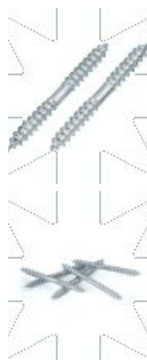

38.03
SDD-D

Double side wood hanger bolt

SEND THE INQUIRY

+48 58 55 40 410

Coating (standard):

B
WHITE
ZINC
COATING

Dimensions

Material index	d1 [mm]	L [mm]	Lg1 [mm]	Lg2 [mm]
3803070070030BT	7.0	70	30	30