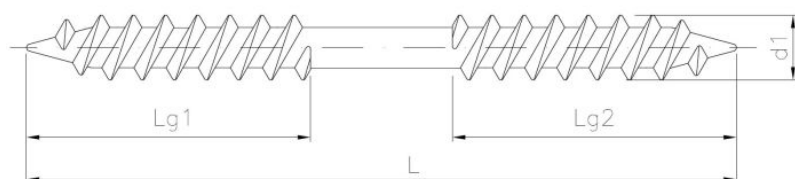

38.03
SDD-D

Double side wood hanger bolt

SEND THE INQUIRY

+48 58 55 40 410

Coating (standard):

B
WHITE
ZINC
COATING

Dimensions

Material index	d1 [mm]	L [mm]	Lg1 [mm]	Lg2 [mm]
3803070070030BT	7.0	70	30	30