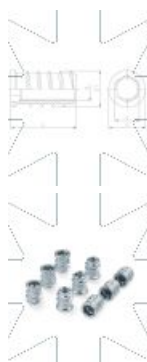

# Insert nut with hexagonal socket and collar, D type

SEND THE INQUIRY

+48 58 55 40 410

Coating (standard):

B

WHITE  
ZINC  
COATING

Coating (special order):

A

## Dimensions

Material index	d	L [mm]	D [mm]	D1 [mm]	s [mm]	Type of coating
1548060100012BT	M6	12	10	10	6	B (White zinc coating)