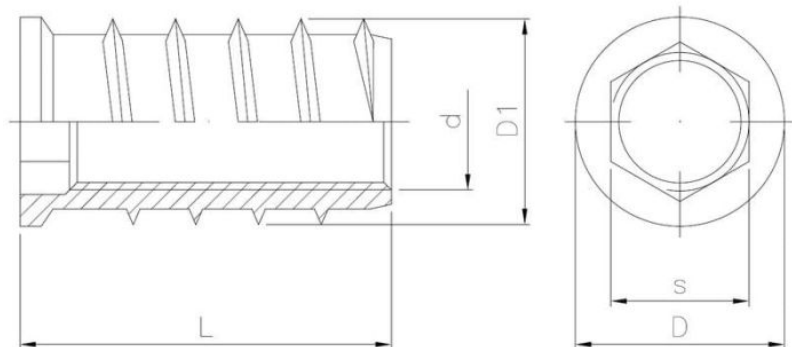

# Insert nut with hexagonal socket and collar, D type

SEND THE INQUIRY

+48 58 55 40 410

Coating (standard):

B

WHITE  
ZINC  
COATING

Coating (special order):

A

## Dimensions

Material index	d	L [mm]	D [mm]	D1 [mm]	s [mm]	Type of coating
1548060100012BT	M6	12	10	10	6	B (White zinc coating)