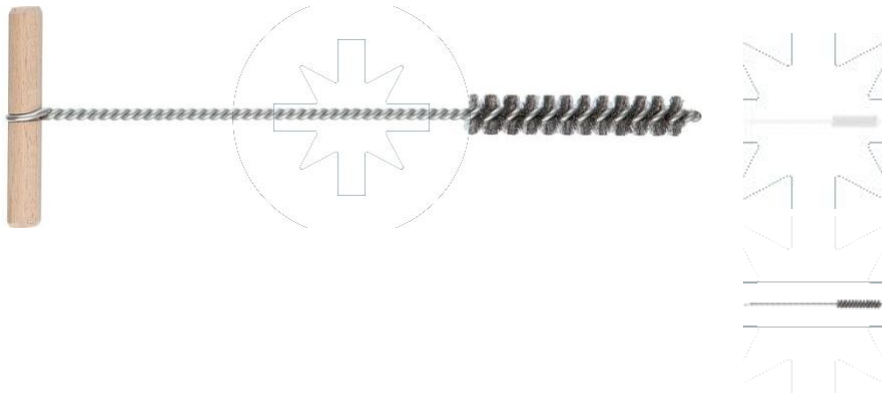

58.93 Hole cleaning wire brush

SEND THE INQUIRY

+48 58 55 40 410

Dimensions

Material index	d [mm]	Zastosowanie
58930200S	20	M16 i fi 14
58930180S	18	M14 i fi 12
58930160S	16	M12 i fi 10
58930140S	14	M10 i fi 8