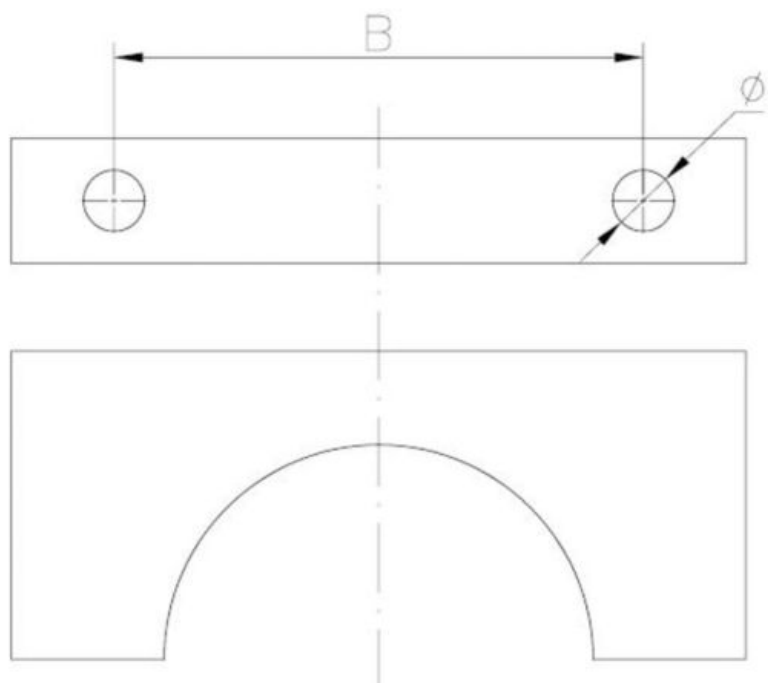

63.63 U-bolt connector

SEND THE INQUIRY
+48 58 55 40 410

Class (standard):

5.8

Dimensions

Material index	Type	B [mm]	d [mm]
6363084049BS	1 1/2"	57	8.4
6363084061BS	2"	69	8.4
6363084115BS	4"	123	8.4
6363084043BS	1 1/4"	51	8.4

Material index	Type	B [mm]	d [mm]
6363084028BS	3/4"	36	8.4
6363084023BS	1/2"	31	8.4
6363084035BS	1"	43	8.4
6363064043BS	1 1/4"	49	6.4
6363064023BS	1/2"	29	6.4
6363064049BS	1 1/2"	55	6.4
6363064028BS	3/4"	34	6.4
6363064035BS	1"	41	6.4
6363105077BS	2 1/2"	87	10.5
6363105089BS	3"	99	10.5
6363105061BS	2"	71	10.5
6363105115BS	4"	125	10.5
6363105049BS	1 1/2"	59	10.5
6363105035BS	1"	45	10.5
6363105043BS	1 1/4"	53	10.5