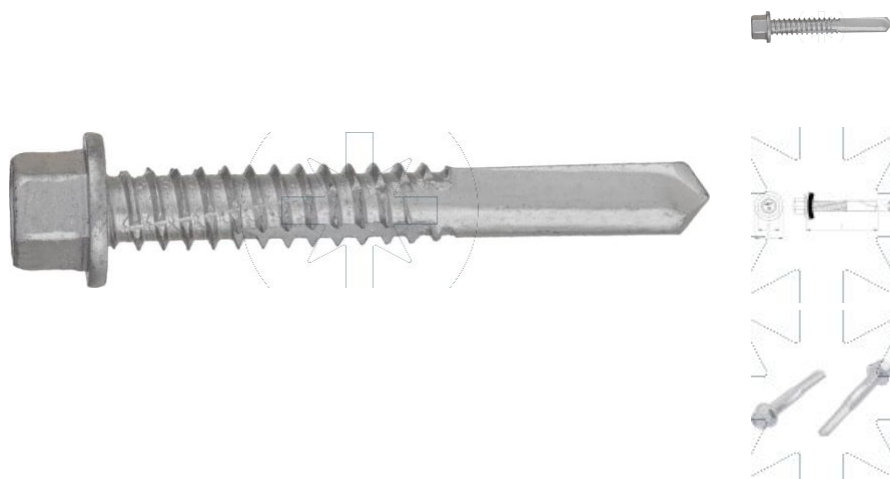

# MPT 16 self-drilling screw (ceramic coating)

SEND THE INQUIRY

+48 58 55 40 410

**Standards:**

ETA-18/0371

Coating (standard):

## Dimensions

Material index	d [mm]	L [mm]	D [mm]	A [mm]	Type of coating
5254063045H05T	6.3	45	12	-	Silver Ruspert
5254063045A16H05T	6.3	45	12	16	Silver Ruspert