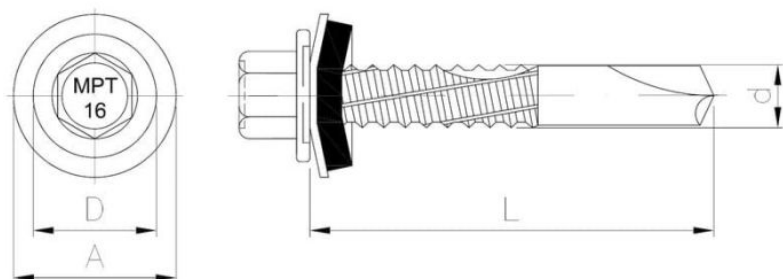

# MPT 16 self-drilling screw (ceramic coating)

SEND THE INQUIRY

+48 58 55 40 410

**Standards:**

ETA-18/0371

Coating (standard):

## Dimensions

Material index	d [mm]	L [mm]	D [mm]	A [mm]	Type of coating
5254063045H05T	6.3	45	12	-	Silver Ruspert
5254063045A16H05T	6.3	45	12	16	Silver Ruspert