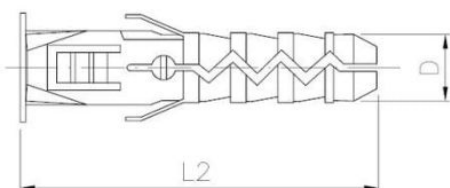

## Dimensions

Material index	D [mm]	L2 [mm]	d1 [mm]	L [mm]	s [mm]	Type of coating
6409KPLMON1001470P	14	70	M10	70	13	B (White zinc coating)
6409KPLMON0801260P	12	60	M8	60	13	B (White zinc coating)