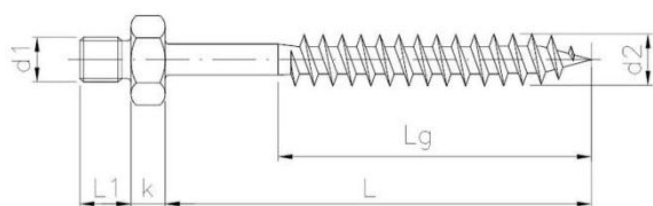

## Dimensions

Material index	D [mm]	L2 [mm]	d1 [mm]	L [mm]	s [mm]	Type of coating
6409KPLMON1001470P	14	70	M10	70	13	B (White zinc coating)
6409KPLMON0801260P	12	60	M8	60	13	B (White zinc coating)