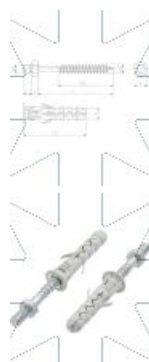

# Nail plug with clamp

SEND THE INQUIRY

+48 58 55 40 410

## Dimensions

Material index	D [mm]	L2 [mm]	d1 [mm]	L [mm]	s [mm]	Type of coating
6409KPLMON1001470P	14	70	M10	70	13	B (White zinc coating)
6409KPLMON0801260P	12	60	M8	60	13	B (White zinc coating)