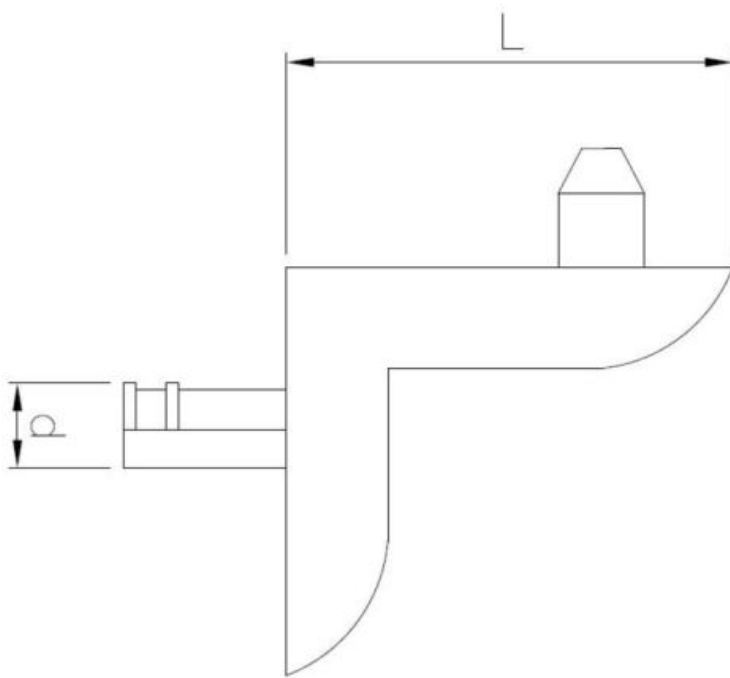

34.26 Furniture support with bolt, long, L type

SEND THE INQUIRY

+48 58 55 40 410

Dimensions

Material index	d [mm]	L [mm]	Materials
34260502014NZNT	5	14	Zn/Al (Alucinkas)