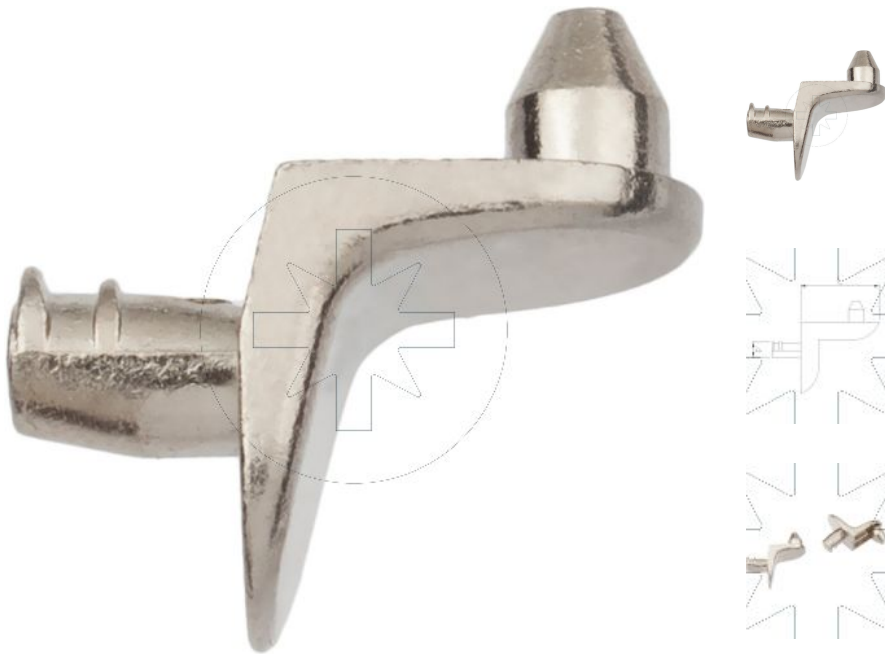

34.26 Furniture support with bolt, long, L type

SEND THE INQUIRY

+48 58 55 40 410

Dimensions

Material index	d [mm]	L [mm]	Materials
34260502014NZNT	5	14	Zn/Al (Alucinkas)