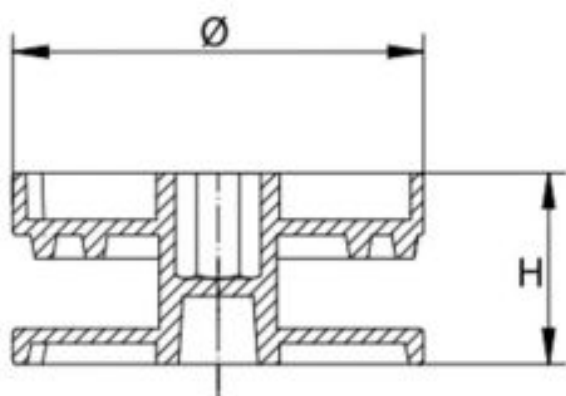

**34.40** ECM knock down cam ?25 and ?35

SEND THE INQUIRY  
+48 58 55 40 410

**Dimensions**

Material index	Ø [mm]	h [mm]	s [mm]	Type of coating
3440350BDT	35	16.2	6	B (White zinc coating)

<b>Material index</b>	<b>Ø [mm]</b>	<b>h [mm]</b>	<b>s [mm]</b>	<b>Type of coating</b>
3440250BMT	25	12.0	5	B (White zinc coating)