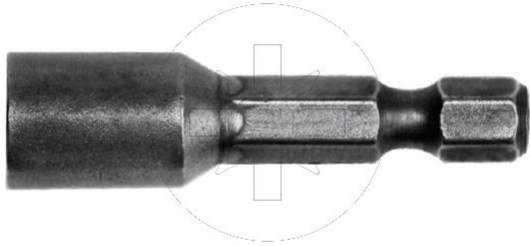

# Magnetic bit grip 1/4"

SEND THE INQUIRY

+48 58 55 40 410

## Dimensions

Material index	L [mm]	s [mm]
49071/4050HS	50	1/4"
49071/4060S	60	1/4"
49071/4060WS	60	1/4"
49071/4054HS	54	1/4"
49071/4075S	75	1/4"
49071/4060HS	60	1/4"