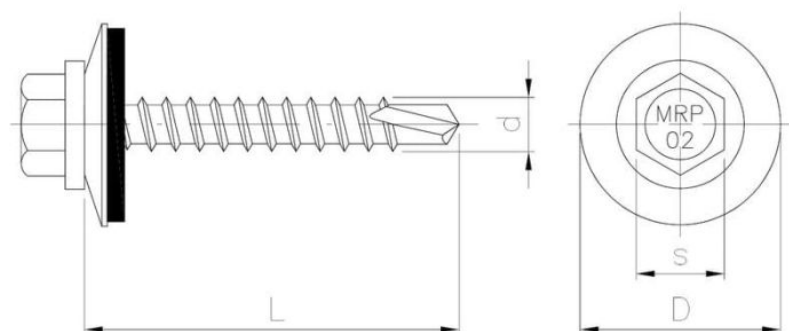

Coating (standard):

SEND THE INQUIRY

+48 58 55 40 410

**Standards:**

ITB-KOT-2018/0162

**Dimensions**

Material index	d [mm]	L [mm]	D [mm]	s [mm]	Type of coating
5210048025BT	4.8	25	10.5	8	B (White zinc coating)
5210048019BT	4.8	19	10.5	8	B (White zinc coating)