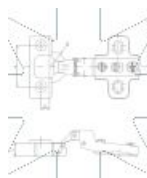

SEND THE INQUIRY
+48 58 55 40 410

Coating (standard):

NICKEL COATING

Dimensions

Material index	Type	A [mm]	B [mm]	C [mm]	D [mm]	Euro screws in a set	Slide
371135105PREUSCCOP	Ø 35 mm - 105°	45	35	11.5	9.5	✓	H0