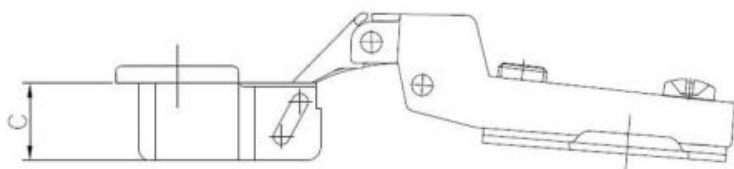

SEND THE INQUIRY
+48 58 55 40 410

Coating (standard):

NICKEL COATING

Dimensions

Material index	Type	A [mm]	B [mm]	C [mm]	D [mm]	Euro screws in a set	Slide
371135105PREUSCCOP	Ø 35 mm - 105°	45	35	11.5	9.5	✓	H0