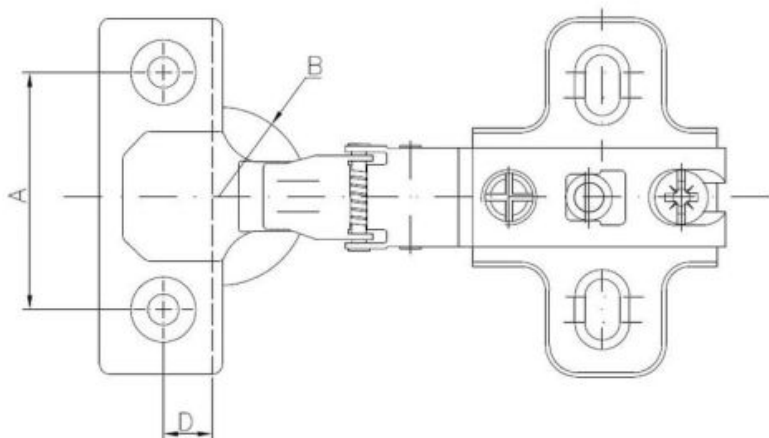

SEND THE INQUIRY
+48 58 55 40 410

Coating (standard):

NICKEL COATING

Dimensions

Material index	Type	A [mm]	B [mm]	C [mm]	D [mm]	Euro screws in a set	Slide
371135105PREUSCCOP	Ø 35 mm - 105°	45	35	11.5	9.5	✓	H0