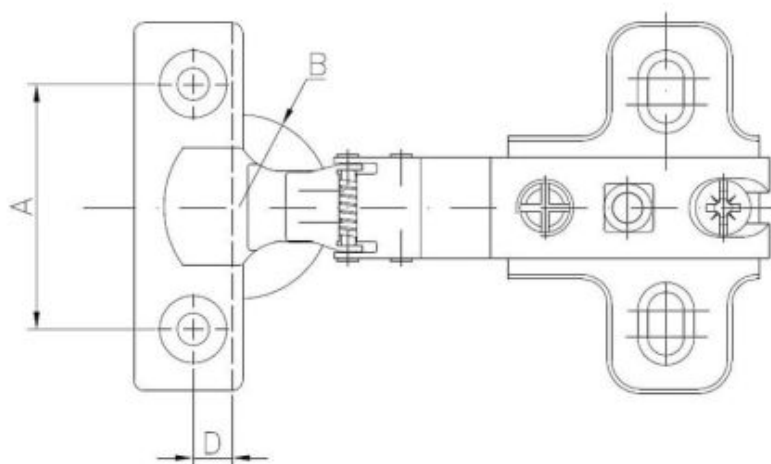

**37.12** Clip-on soft closing hinge insert door type+ mounting plate+euro screws

SEND THE INQUIRY  
+48 58 55 40 410

Coating (standard):

NICKEL COATING

Dimensions

Material index	Type	A [mm]	B [mm]	C [mm]	D [mm]	Euro screws in a set	Slide
371235105PREUSCCOP	Ø 35 mm - 105°	45	35	11.5	9.5	✓	H0