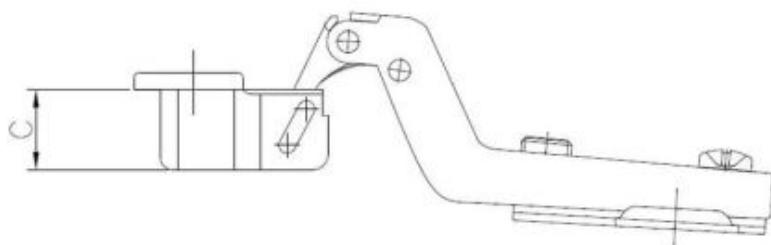

**37.12** Clip-on soft closing hinge insert door type+ mounting plate+euro screws

SEND THE INQUIRY  
+48 58 55 40 410

Coating (standard):

NICKEL COATING

Dimensions

Material index	Type	A [mm]	B [mm]	C [mm]	D [mm]	Euro screws in a set	Slide
371235105PREUSCCOP	Ø 35 mm - 105°	45	35	11.5	9.5	✓	H0