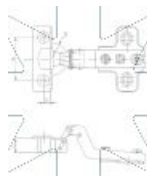

**37.12** Clip-on soft closing hinge insert door type+ mounting plate+euro screws

SEND THE INQUIRY  
+48 58 55 40 410

Coating (standard):

NICKEL COATING

Dimensions

Material index	Type	A [mm]	B [mm]	C [mm]	D [mm]	Euro screws in a set	Slide
371235105PREUSCCOP	Ø 35 mm - 105°	45	35	11.5	9.5	✓	H0