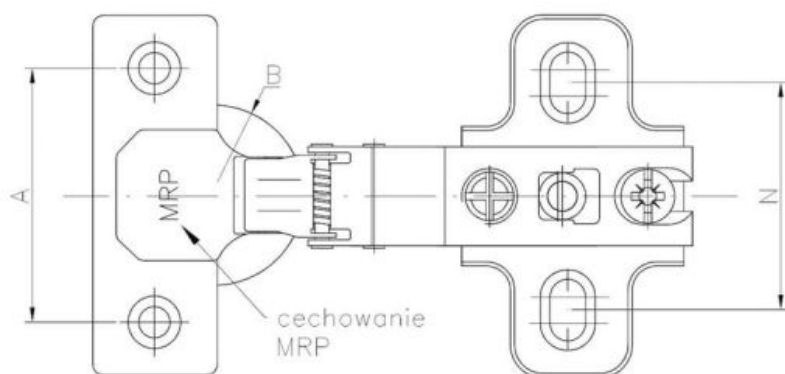

37.15 Angled soft-closing hinge - 90° with mounting plate and euro screws

SEND THE INQUIRY
+48 58 55 40 410

Coating (standard):

Dimensions

Material index	Type	A [mm]	B [mm]	C [mm]	D [mm]	Euro screws in a set	Slide
371535090PREUSC45P	Ø 35 mm - 90°	45	35	11.5	9.5	✓	H0