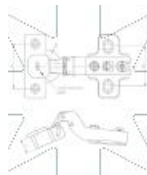

37.15 Angled soft-closing hinge - 90° with mounting plate and euro screws

SEND THE INQUIRY
+48 58 55 40 410

Coating (standard):

Dimensions

Material index	Type	A [mm]	B [mm]	C [mm]	D [mm]	Euro screws in a set	Slide
371535090PREUSC45P	Ø 35 mm - 90°	45	35	11.5	9.5	✓	H0