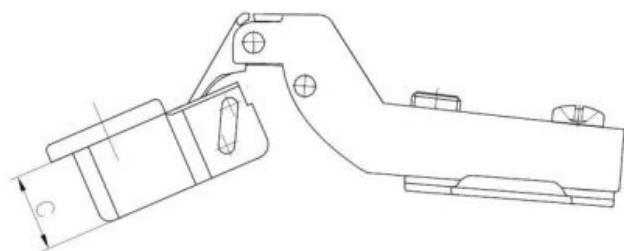

37.15 Angled soft-closing hinge - 90° with mounting plate and euro screws

SEND THE INQUIRY
+48 58 55 40 410

Coating (standard):

Dimensions

Material index	Type	A [mm]	B [mm]	C [mm]	D [mm]	Euro screws in a set	Slide
371535090PREUSC45P	Ø 35 mm - 90°	45	35	11.5	9.5	✓	H0