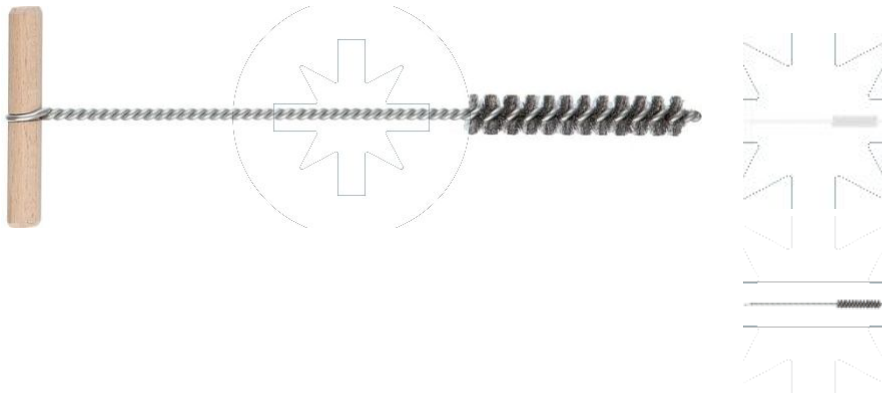

## 58.93 Hole cleaning wire brush

SEND THE INQUIRY

+48 58 55 40 410

### Dimensions

Material index	d [mm]	Zastosowanie
58930200S	20	M16 i fi 14
58930180S	18	M14 i fi 12
58930160S	16	M12 i fi 10
58930140S	14	M10 i fi 8