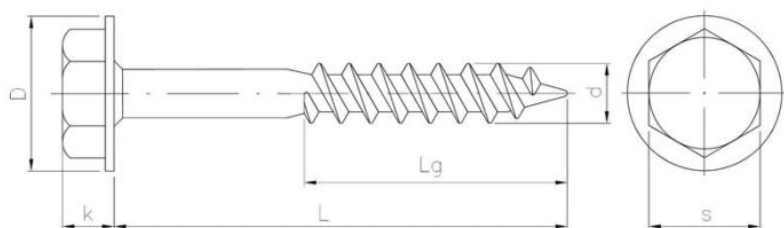

# Hexagonal washer head wood screw, partially threaded

SEND THE INQUIRY

+48 58 55 40 410

Coating (standard):

**B**  
WHITE  
ZINC  
COATING

## Dimensions

Material index	d [mm]	L [mm]	D [mm]	k [mm]	s [mm]	Type of coating
3205080040BT	8.0	40.0	17.1	7.2	13.0	B (White zinc coating)
3205080045BT	8.0	45.0	17.1	7.2	13.0	B (White zinc coating)
3205080060BT	8.0	60.0	17.1	7.2	13.0	B (White zinc coating)
3205080075BT	8.0	75.0	17.1	7.2	13.0	B (White zinc coating)